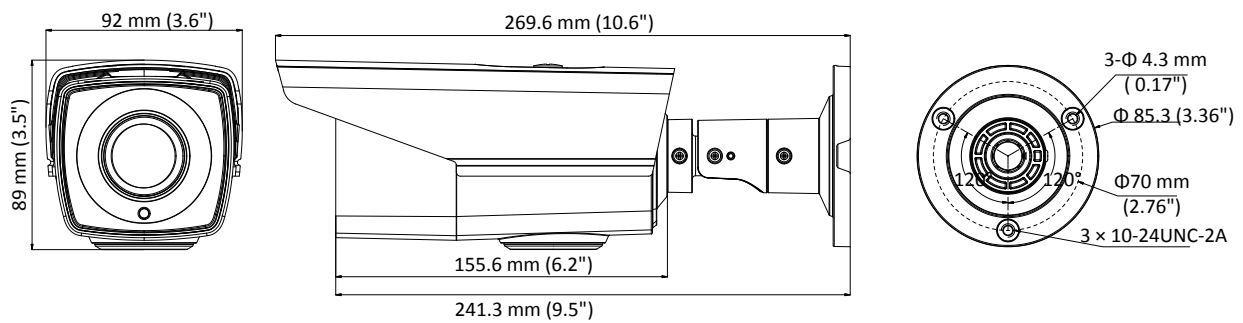

Specification

Camera	
Image Sensor	2.0 megapixel progressive scan CMOS
Signal System	PAL/NTSC
Effective Resolution	1920 (H) × 1080 (V)
Frame Rate	PAL: 1080p@25fps NTSC: 1080p@30fps
Min. Illumination	0.003 Lux@(F1.2, AGC ON), 0 Lux with IR
Shutter Time	PAL: 1/25 s to 1/50,000 s NTSC: 1/30 s to 1/50,000 s
Slow Shutter	Max.: 30 times
Lens	2.8 mm to 12 mm
Horizontal Field of View	32.1° to 98°
Lens Mount	Φ 14
Day & Night	IR cut filter
Angle Adjustment (Bracket)	Pan: 0° to 360°, Tilt: 0° to 90°, Rotate: 0° to 360°
Synchronization	Internal synchronization
WDR	> 120 dB
Menu	
AGC	Support
Day/Night Mode	Auto/Color/BW (White & Black)
White Balance	ATW/AWC-SET/MANUAL
Privacy Mask	ON/OFF, 8 programmable privacy masks
Motion	4 programmable motion areas
Backlight Compensation	WDR/BLC/HLC/OFF
2D & 3D DNR	ON/OFF
Voltage Detection	Support
Functions	Defog, Mirror, Defective Pixel Correction, Sharpness, Camera Title
Scene	Indoor/outdoor/indoor1/low light
Interface	
Video Output	1 HD analog output/1 Vp-p composite output (75Ω/BNC)
Alarm	1 alarm in/out
General	
Operating Conditions	-40° C to 60° C (-40° F to 140° F), humidity: 90% or less (no condensation)
Power Supply	24 V AC/12 V DC ±30%/PoC.at
Ingress Protection	IP67
IR Distance	Up to 40 m
Power Consumption	Max.: 7.5 W
Communication	Up the coax, Protocol: HIKVISION-C
Dimensions	92 mm × 85.3 mm × 269.6 mm (3.62" × 3.36" × 10.61")
Weight	Approx. 700 g (1.54 lb.)

Order Model

DS-2CC12D9T-AIT3ZE

* PoC function is only available when cooperating with DS-1TPXXX.

Dimensions

Distributed by

Headquarters

No.555 Qianmo Road, Binjiang District,
Hangzhou 310051, China
T +86-571-8807-5998
overseasbusiness@hikvision.com